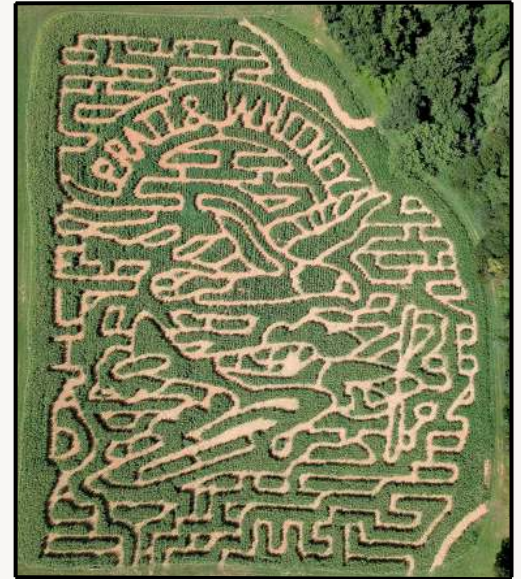

Our Signature Event

CORN MAZE & FALL FESTIVAL (9/19-10/26/2025)

By far Eliada's biggest annual event of the year! In 2023 we welcomed over 13,000 attendees on campus to ring in the Fall season with an Asheville tradition - Eliada's 8-acre Corn Maze.

We collaborate with schools and businesses to offer special opportunities for educational field trips and corporate parties. Families can find activities to fall in love with from a tractor ride to a fun experience on the jumping pillow, maze, games and more!

Commitment required by 8/1/2025.

Commitment for Champion Sponsorship required by 4/1/2025.

Sponsorship payment due between 7/1/2025-9/1/2025.

COMMON QUESTIONS

What is the Corn Maze "Unique Attraction" Sponsorship?

The Fall Festival and Corn Maze is our largest event of the year, and hosts many fan-favorite attractions. All Sponsors in our Advocate, Trailblazer, and Luminary Sponsorship tiers can choose to become the sole Sponsor of certain attractions, and will have additional signage displayed at that attraction. Attractions available are determined by your sponsorship tier, and are first-come, first-serve. Full list here:

Luminary ($7500)- Tractor Ride Sponsor, Bouncy Pillow Sponsor, OR anything below

Trailblazer ($5000)- Corn Cannon Sponsor OR anything below

Advocate ($2500)- Hay-bale Kiddie Maze Sponsor or Tube Slides Sponsor

Is my Sponsorship tax-deductible?

Eliada Homes, Inc. is recognized as a tax-exempt organization under Section 501 (c)(3) of the Internal Revenue Code. Your contribution is tax-deductible to the extent allowed by law.

HOWEVER, some sponsorship tiers have an option to claim free event tickets. Tickets claimed in this way will lower your tax-deductible amount by an amount equal to the price of the claimed tickets. You do NOT have to claim the full amount, or any amount, of tickets offered by your sponsorship tier.

Example:

$1,000 "Partner" Sponsorship

-$150 (claimed all 10 tickets to Corn Maze @$15/ticket)

$850 of donation is tax-deductible

Are there other events my group can Sponsor?

Yes! Eliada Homes holds several events throughout the year- Luncheons, Community Dinners, workshops, field days, and many more. These events are TBD. Please keep in touch with us in early 2025 to hear about these opportunities! If you're unsure about which audience would best fit your business, please give us a call, and we can find which type of event would be the most beneficial for you.